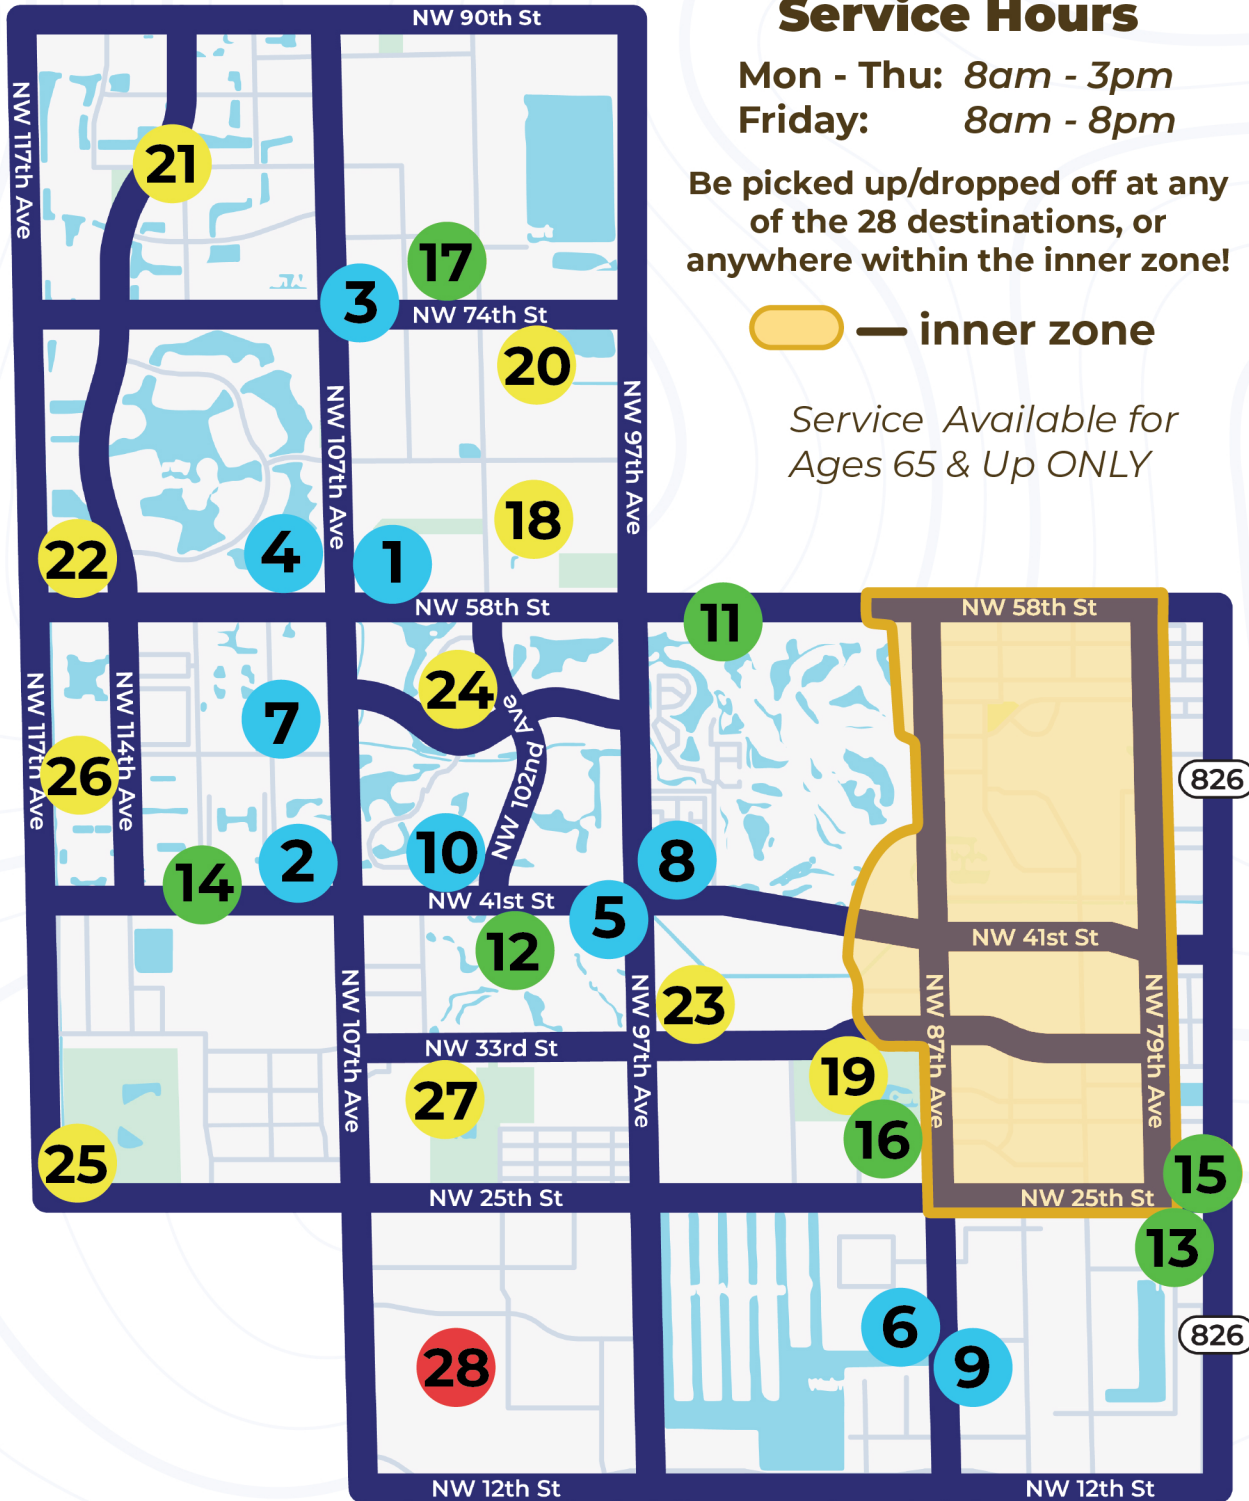

freebee
DORAL

***FREE* Rides around Doral!**

To request a ride, please call
855-918-3733

*see other side for details**

Service Hours

Mon - Thu: 8am - 3pm
Friday: 8am - 8pm

Be picked up/dropped off at any of the 28 destinations, or anywhere within the inner zone!

 — inner zone

Service Available for Ages 65 & Up ONLY

Grocery & Pharmacy

1. Aldi
2. CVS
3. Publix Super Market - Doral Commons
4. Publix Super Market - Doral Isle
5. Publix Super Market - Doral Park
6. Sam's Club
7. Sedano's Supermarket
8. Walgreens
9. Walmart
10. Winn-Dixie

Medical Destinations

11. Baptist Health Hospital
12. Baptist Urgent Care
13. Concentra Urgent Care
14. HCA Hospital
15. Jackson West
16. Quest Diagnostics
17. UHealth Jackson Urgent Care

Points of Interest

Shopping

28. Miami International Mall